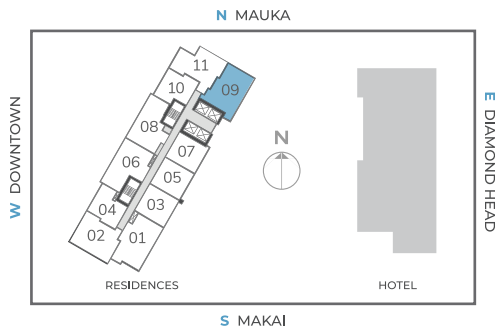

# Residence 09

2 Bedroom | 2 Bathroom | Lanai

Unit: 848 Sq. Ft.

Lanai: 84 Sq. Ft.

Total: 932 Sq. Ft.

All views, square footages, layouts and dimensions are approximate and subject to change at any time.

T 808-517-4373  
A 1388 Kapiolani Blvd  
Honolulu, HI 96814  
E [info@skyalamoana.com](mailto:info@skyalamoana.com)  
W [skyalamoana.com](http://skyalamoana.com)