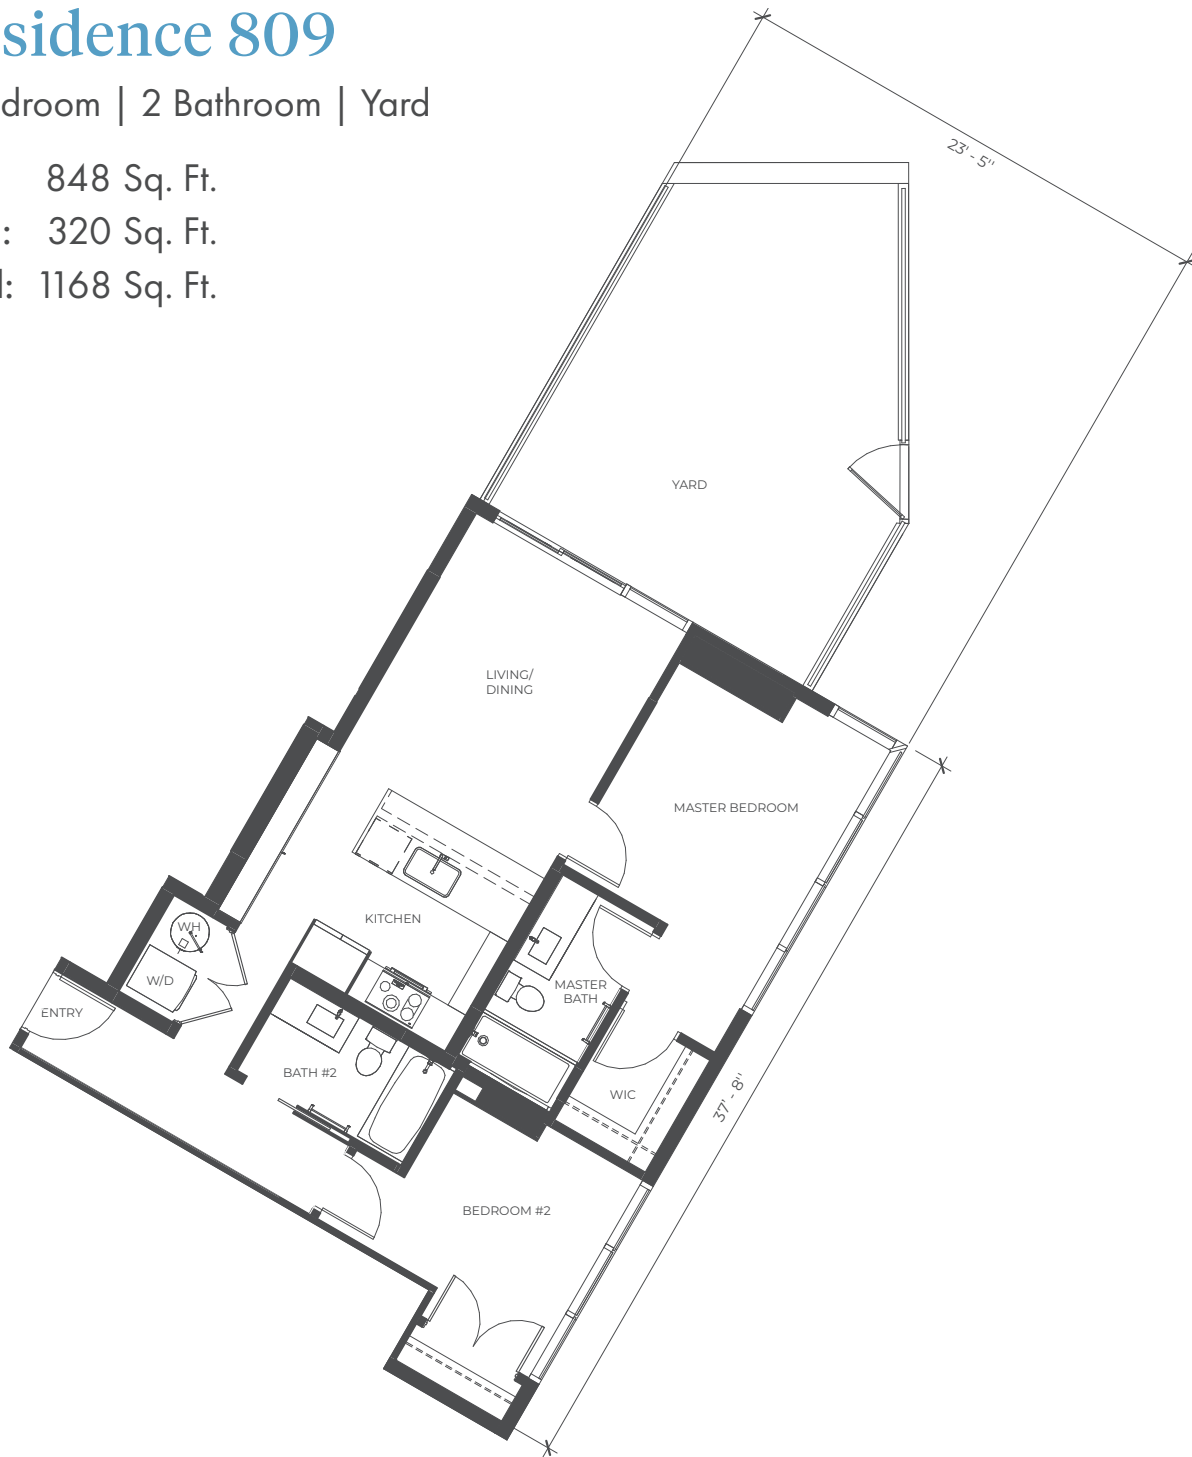

Residence 809

2 Bedroom | 2 Bathroom | Yard

Unit: 848 Sq. Ft.

Yard: 320 Sq. Ft.

Total: 1168 Sq. Ft.

All views, square footages, layouts and dimensions are approximate and subject to change at any time.

T 808-517-4373
A 1388 Kapiolani Blvd
Honolulu, HI 96814
E info@skyalamoana.com
W skyalamoana.com