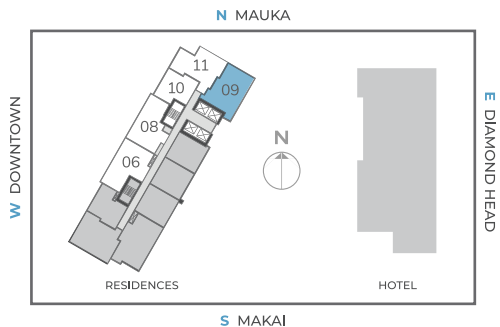

Residence 809

2 Bedroom | 2 Bathroom | Yard

Unit: 848 Sq. Ft.

Yard: 320 Sq. Ft.

Total: 1168 Sq. Ft.

All views, square footages, layouts and dimensions are approximate and subject to change at any time.

T 808-517-4373
A 1388 Kapiolani Blvd
Honolulu, HI 96814
E info@skyalamoana.com
W skyalamoana.com