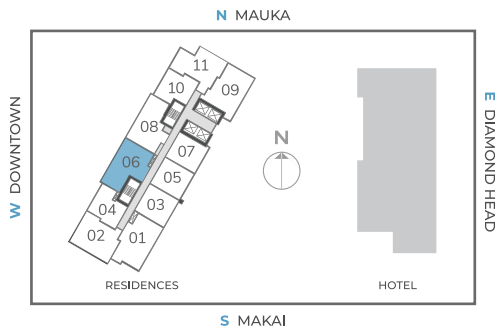

Residence 06

2 Bedroom | 2 Bathroom | Lanai

Unit: 809 Sq. Ft.

Lanai: 99 Sq. Ft.

Total: 908 Sq. Ft.

T 808-517-4373
A 1388 Kapiolani Blvd
Honolulu, HI 96814
E info@skyalamoana.com
W skyalamoana.com

All views, square footages, layouts and dimensions are approximate and subject to change at any time.