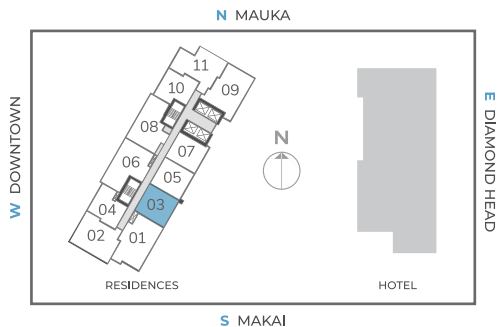

# Residence 03

1 Bedroom | 1 Bathroom | Lanai

Unit: 574 Sq. Ft.

Lanai: 75 Sq. Ft.

Total: 649 Sq. Ft.

T 808-517-4373  
A 1388 Kapiolani Blvd  
Honolulu, HI 96814  
E info@skyalamoana.com  
W skyalamoana.com

All views, square footages, layouts and dimensions are approximate and subject to change at any time.